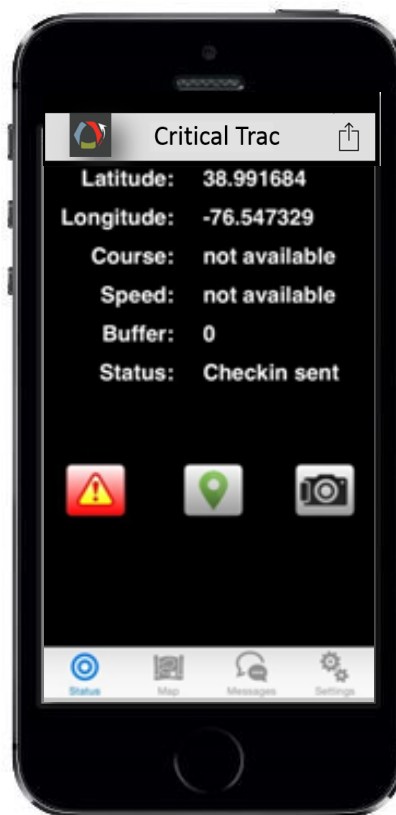

## The Critical Trac™ Mobile App – Assistance is at your fingertips:

- One-button Crisis Alerting
- One-button Check-in Function
- Two-way SMS Communication
- “Keep alive” battery option to maximize battery life
- Map function to view current location on mobile device
- User defined tracking settings for precise location tracking

Fig. 1 - Two-way SMS Communication.

Fig. 2 - One – Tap Crisis Alert, Check-in, and Photo Activation

Fig. 3 - Tracking Settings: User Defined Accuracy and Update

Our mission is to be the industry leader, providing tailored solutions to help our clients operate globally with confidence. Each day, our insights protect the personnel, assets, and investments of those we serve.