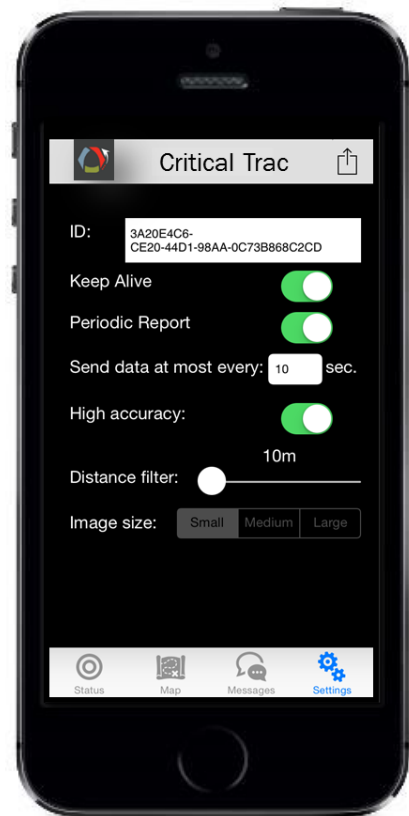

## The Critical Trac™ Mobile App – Assistance is at your fingertips:

- One-button Crisis Alerting
- One-button Check-in Function
- Two-way SMS Communication
- “Keep alive” battery option to maximize battery life
- Map function to view current location on mobile device
- User defined tracking settings for precise location tracking

Fig. 1 - Two-way SMS Communication.

Fig. 2 - One – Tap Crisis Alert, Check-in, and Photo Activation

Fig. 3 - Tracking Settings: User Defined Accuracy and Update

Our mission is to be the industry leader, providing tailored solutions to help our clients operate globally with confidence. Each day, our insights protect the personnel, assets, and investments of those we serve.