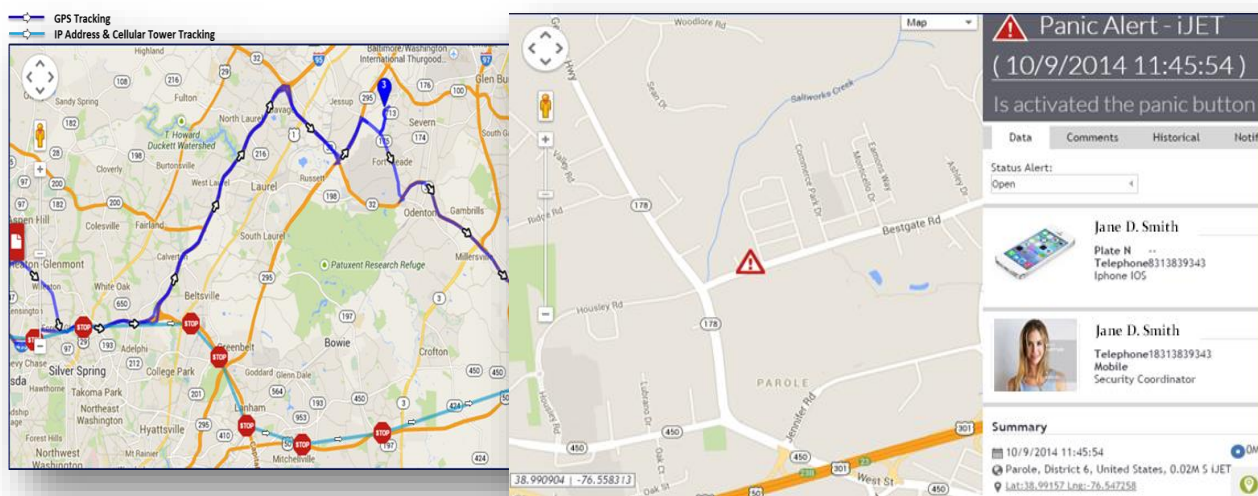

The iJET Critical Trac™ service provides a global continuous GPS tracking capability for remote personnel and assets in high risk locations.

## YOUR EXTENDED RESPONSE OPERATIONS CENTER FOR 24/7/365 SUPPORT

iJET's Critical Trac™ solution allows you to send employees to high-risk or remote destinations with greater peace of mind.

Two-way communication with one-button crisis and alerting functions put the iJET Global Operations Team at your employees' fingertips. No matter how tenuous or unique the situation, iJET is ready with state-of-the-art tools, on the ground intelligence and a global network of experts to provide the most effective assistance possible.

## Critical Trac

Monitored, tracked and managed in iJET's Integrated Response Operations Center, Critical Trac™ provides:

- GPS location tracking with integrated client-specific response protocols
- User-defined location update options to conserve battery consumption
- 24/7/365 Monitoring and Response Services for event resolution
- Geo-fencing capabilities to mark routes and/or locations with protocol-specific alert criteria
- Audit Trail Report of incidents and corresponding response action

## The Critical Trac™ Mobile App – Assistance is at your fingertips:

- One-button Crisis Alerting
- One-button Check-in Function
- Two-way SMS Communication
- “Keep alive” battery option to maximize battery life
- Map function to view current location on mobile device
- User defined tracking settings for precise location tracking