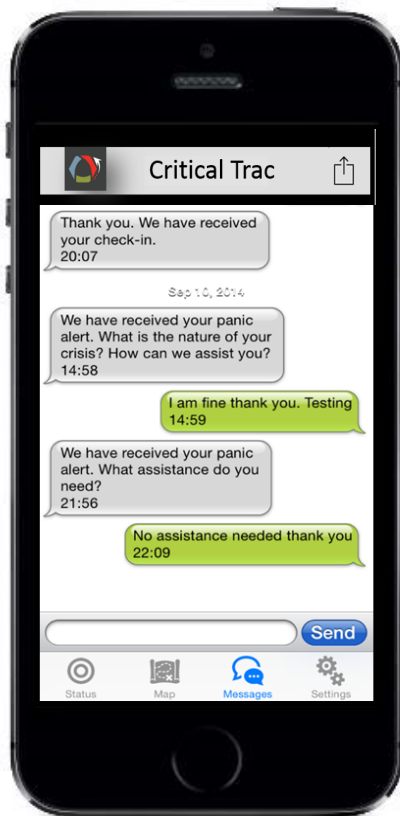

## YOUR EXTENDED RESPONSE OPERATIONS CENTER FOR 24/7/365 SUPPORT

iJET's Critical Trac™ solution allows you to send employees to high-risk or remote destinations with greater peace of mind.

Two-way communication with one-button crisis and alerting functions put the iJET Global Operations Team at your employees' fingertips. No matter how tenuous or unique the situation, iJET is ready with state-of-the-art tools, on the ground intelligence and a global network of experts to provide the most effective assistance possible.

## Critical Trac

Monitored, tracked and managed in iJET's Integrated Response Operations Center, Critical Trac™ provides:

- GPS location tracking with integrated client-specific response protocols
- User-defined location update options to conserve battery consumption
- 24/7/365 Monitoring and Response Services for event resolution
- Geo-fencing capabilities to mark routes and/or locations with protocol-specific alert criteria
- Audit Trail Report of incidents and corresponding response action

## The Critical Trac™ Mobile App – Assistance is at your fingertips:

- One-button Crisis Alerting
- One-button Check-in Function
- Two-way SMS Communication
- “Keep alive” battery option to maximize battery life
- Map function to view current location on mobile device
- User defined tracking settings for precise location tracking

Fig. 1 - Two-way SMS Communication.

Fig. 2 - One – Tap Crisis Alert, Check-in, and Photo Activation

Fig. 3 - Tracking Settings: User Defined Accuracy and Update

Our mission is to be the industry leader, providing tailored solutions to help our clients operate globally with confidence. Each day, our insights protect the personnel, assets, and investments of those we serve.